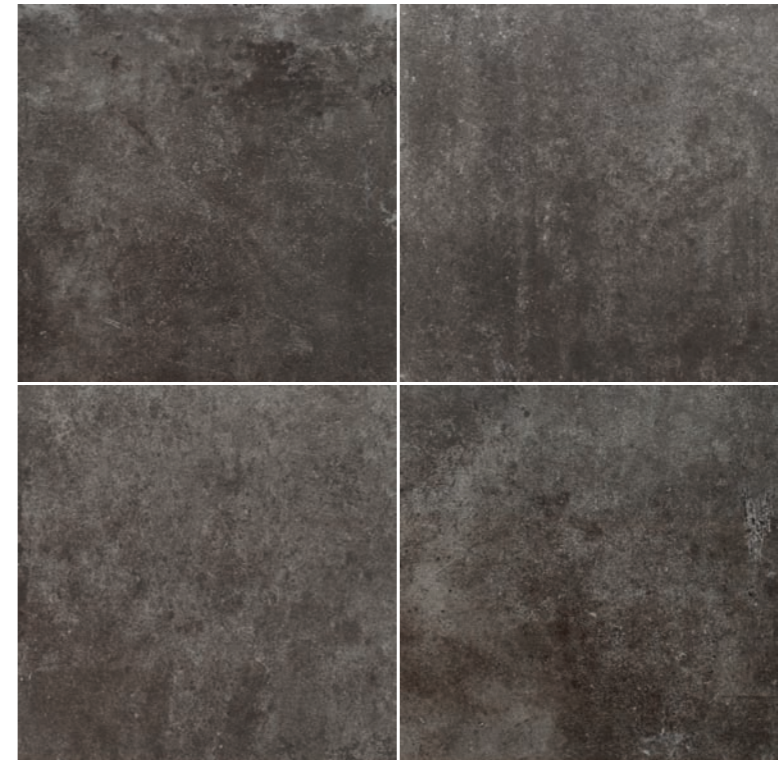

Caria Marengo
Size:600x600mm
24"x24"