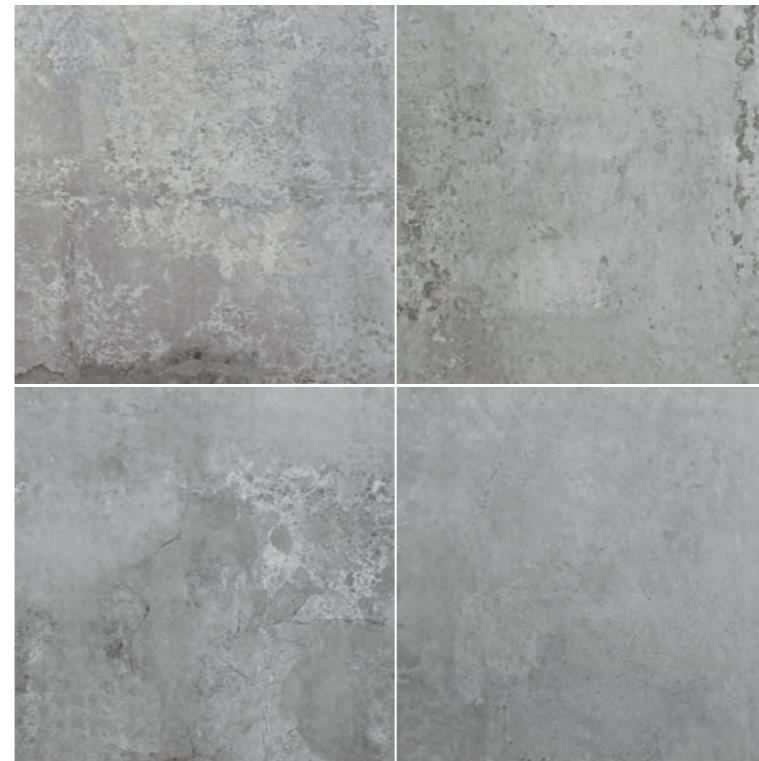

Adana Gris
Size:600x600mm
24"x24"

Strange and classical combination will maintain the time casually the spreading beauty is for your honor and proud.