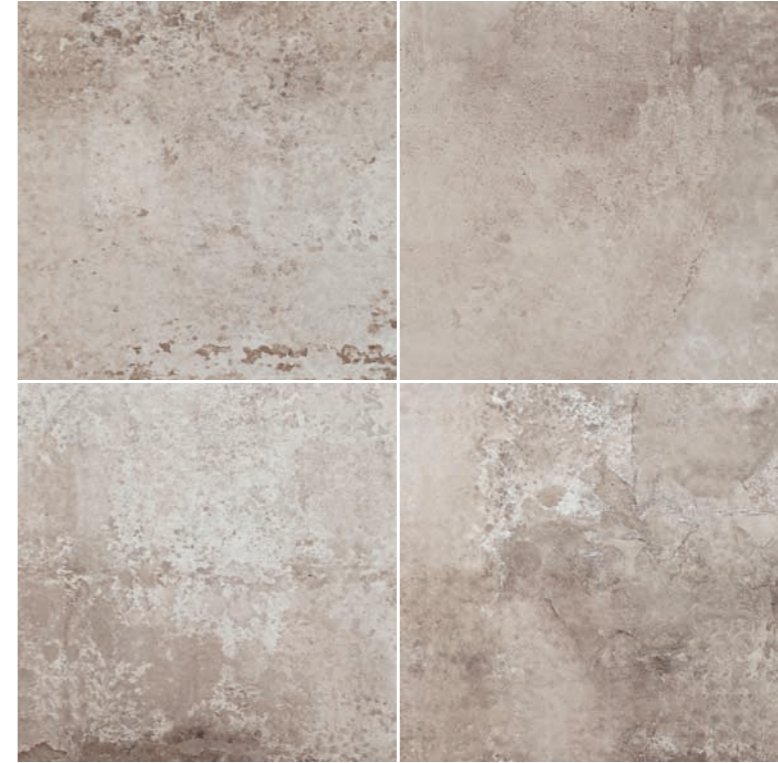

Adana Mocha
Size:600x600mm
24"x24"

EXQUISITE
AND
NATURAL
TASTE

We should leave us
enough time to enjoy
the wonderful time
every day.
Sometimes life is
so easy as chirrupy
emotion.