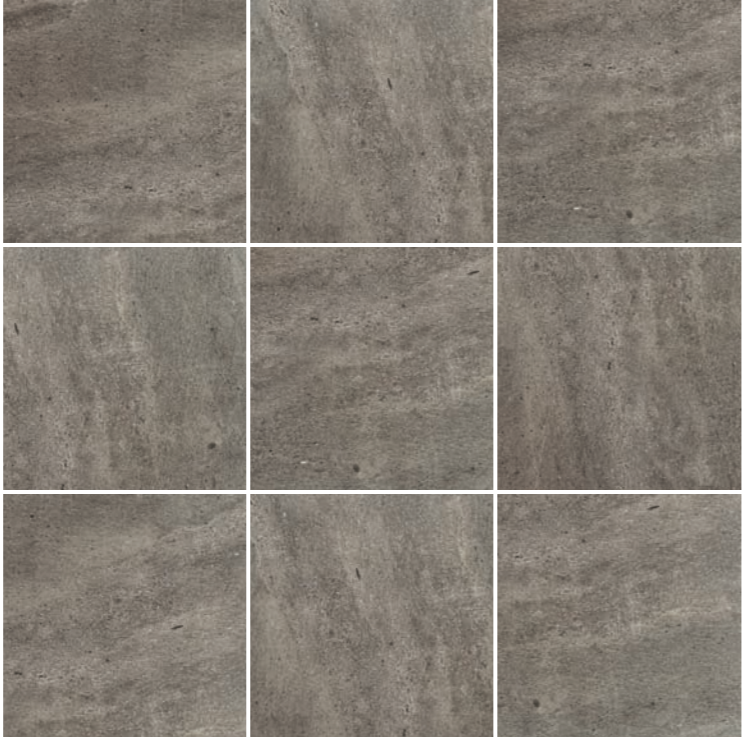

Palissandro Mocha
Size:600x600mm
24"x24"