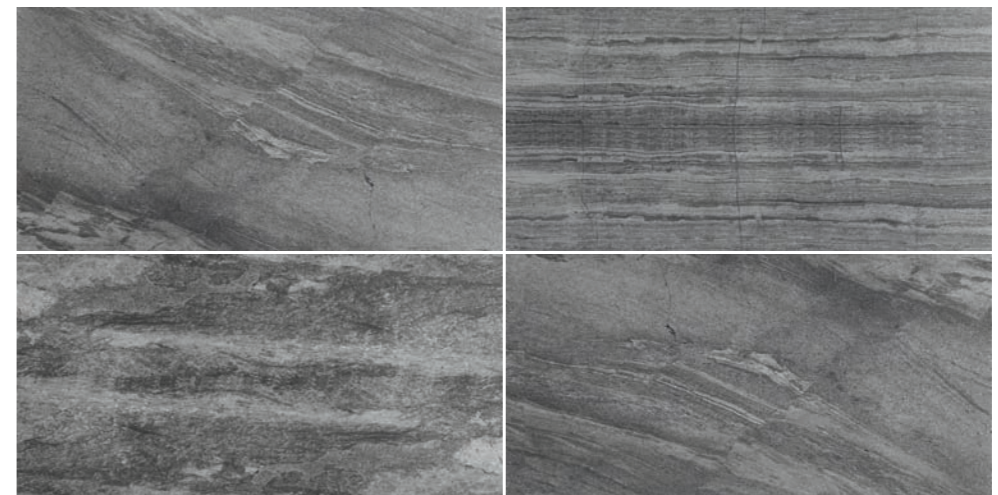

Palissandro Mocha  
Size:600x600mm  
24"x24"

Palissandro Khaki

Size: 600x600mm  
24"x24"

Palissandro Marengo

Size: 600x600mm  
24"x24"

**Bergama Ceniza**

300x600mm / 12"x24"  
600x600mm / 24"x24"

**Bergama Gris**