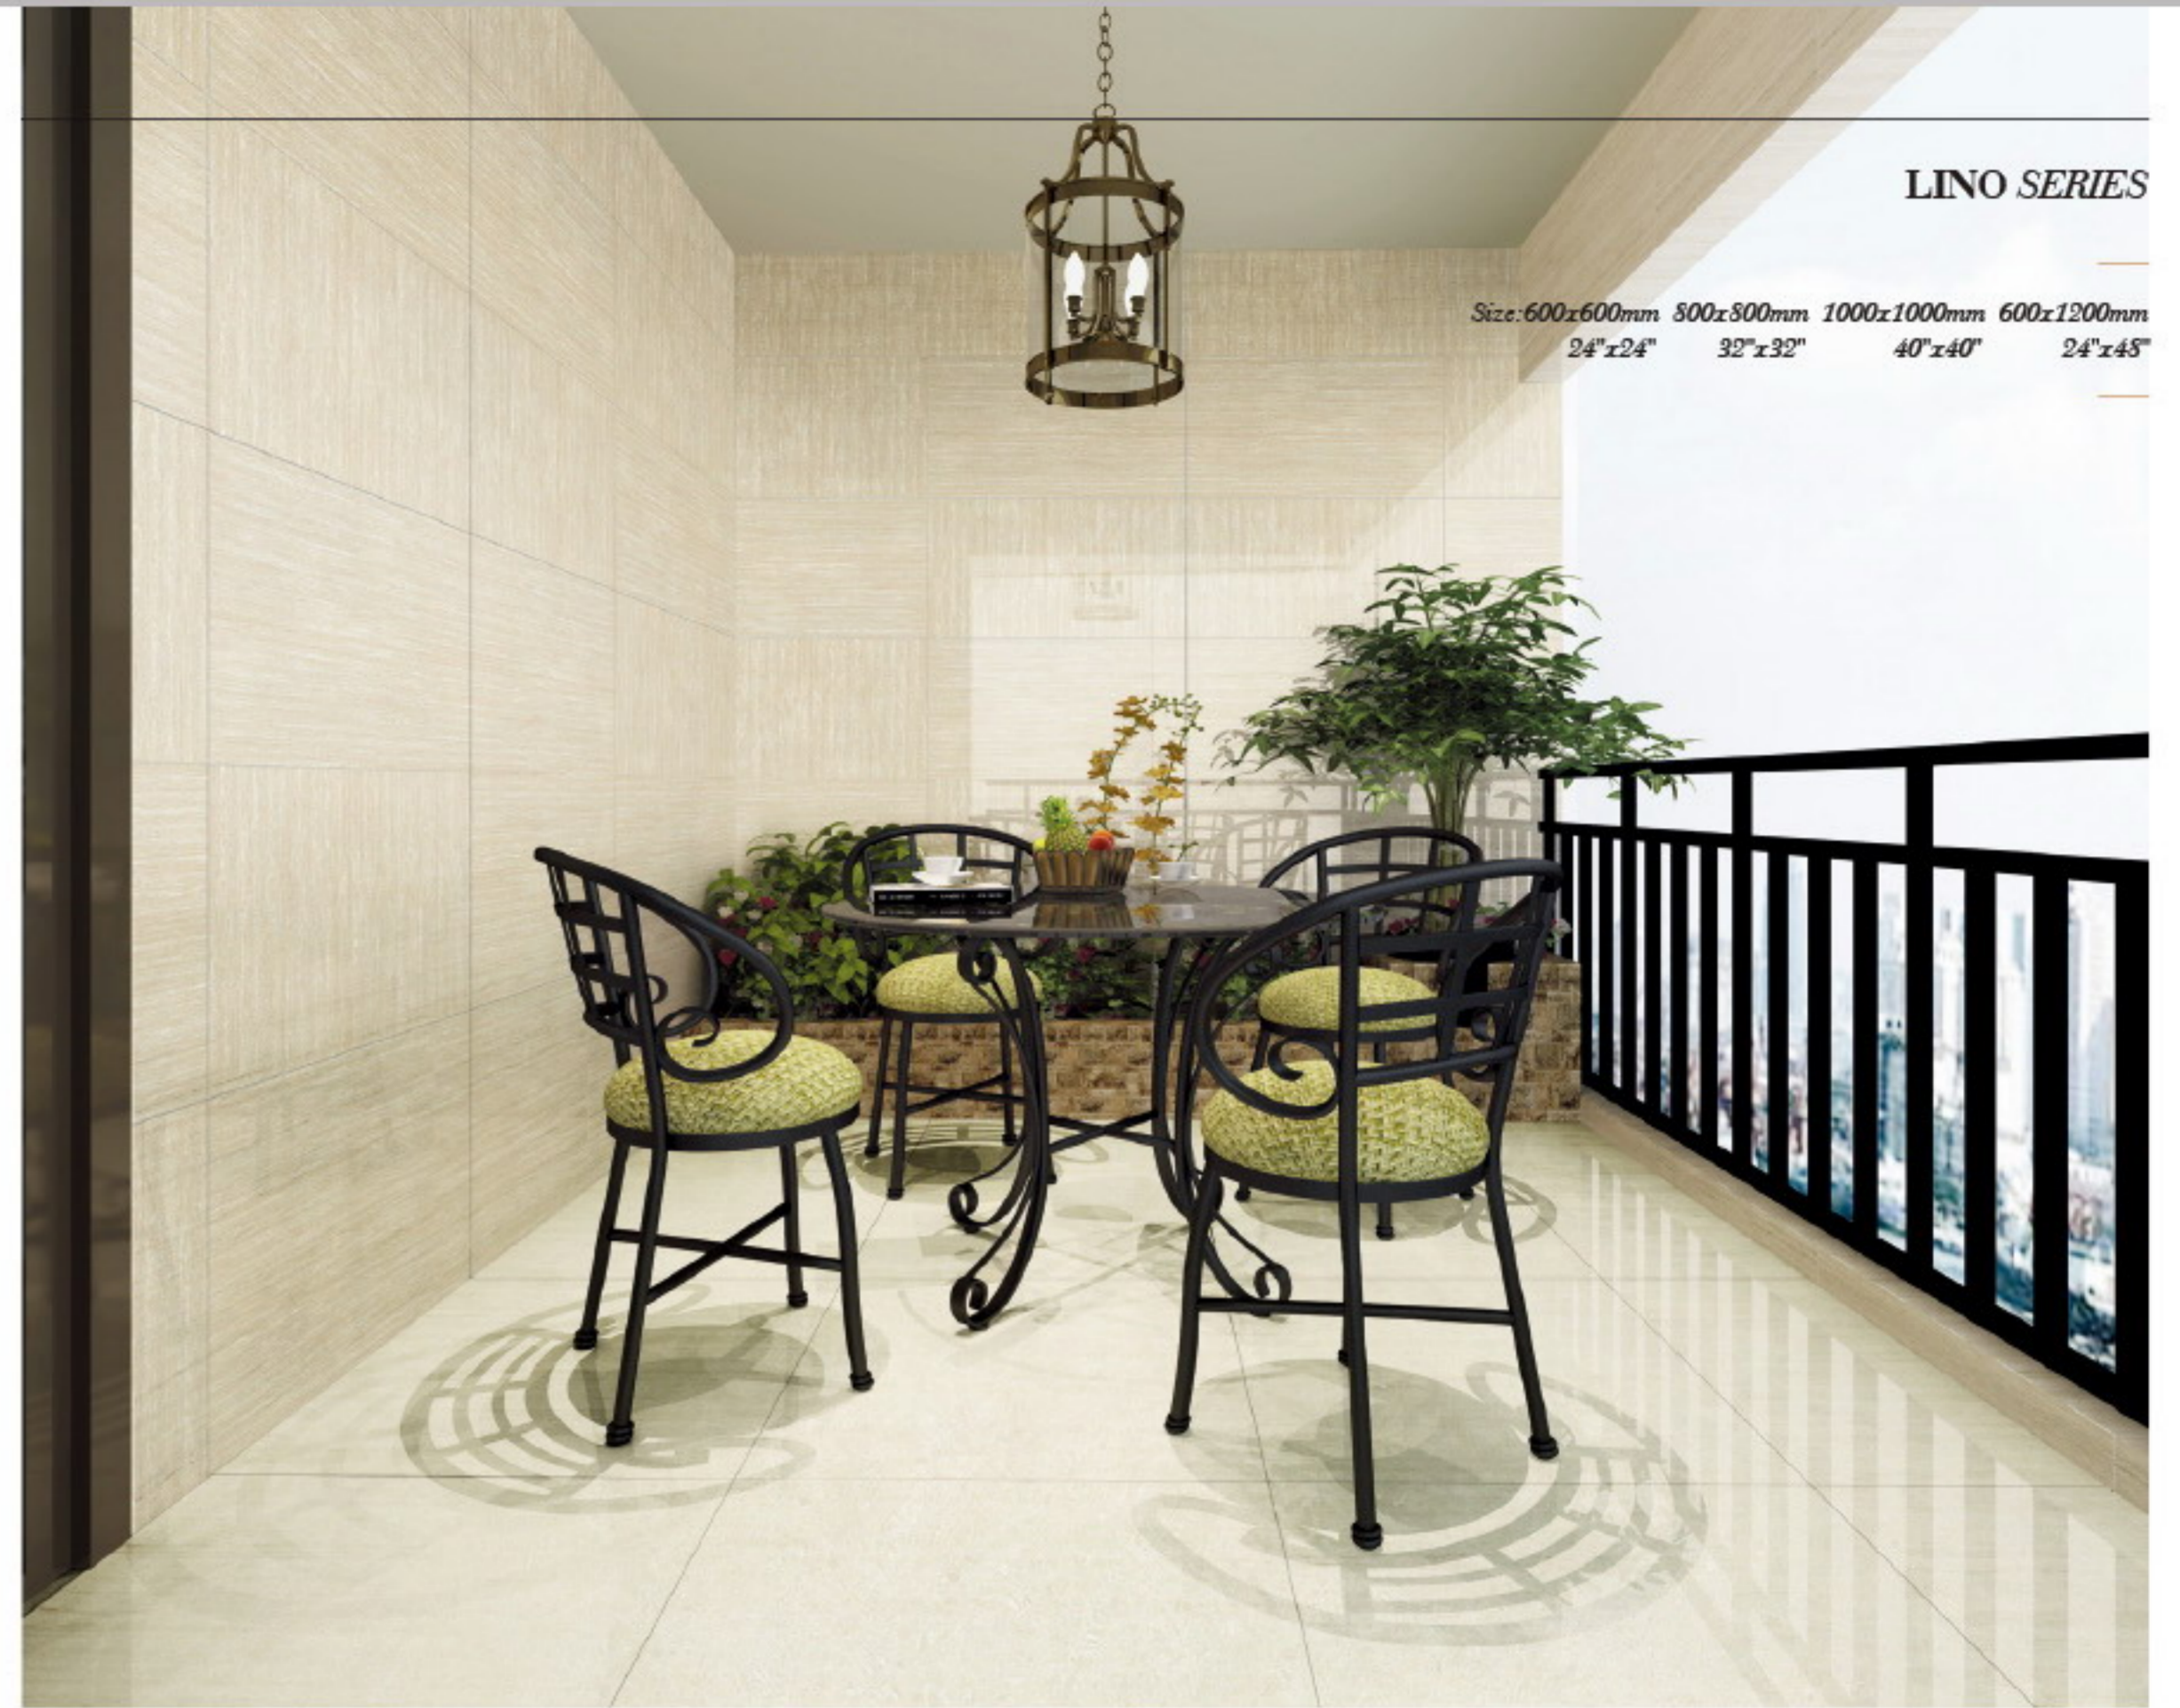

NAV6001

NAV6002

NAV6003

LINO SERIES

Size: 600x600mm 500x500mm 1000x1000mm 600x1200mm  
 24"x24" 32"x32" 40"x40" 24"x48"

*There is no in various beauty of the thing in the world. In the ever changing world, we need a thoughtful attitude to understand life, to face every thing, to appreciate the inspired beauty that is of different style and implication.*